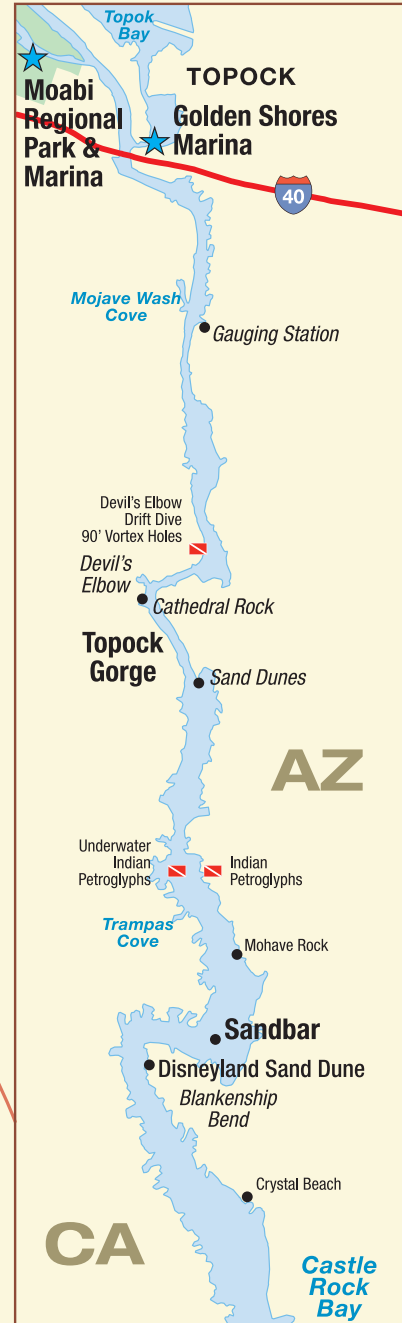

LAKE MAP PROVIDED COURTESY OF:

[www.LakeHavasuPhoneBook.com](http://www.LakeHavasuPhoneBook.com)

- |                  |                     |
|------------------|---------------------|
| ★ Marina         | ● Point of Interest |
| ⚓ Boat ramp      | ● Hospital          |
| ▲ Boat camp site | — Dam               |
| 🚤 Dive site      | - - - Ferry         |
| 🏰 Lighthouse     | ⋯ Bouys             |
| 🚽 Toilet         | ■ State Park        |

ARIZONA

CALIFORNIA

©2012 Lake Havasu Phone Book Inc

©2007 MAPS.COM  
© 2007 Tele Atlas